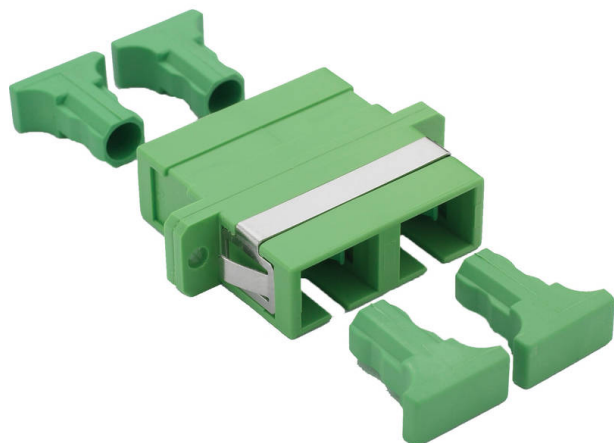

# Enbeam SC/APC Duplex Adaptor Singlemode - Green (5-pack)

Item Code: 200-567-05

**excel**  
without compromise.

✕ 25 year system warranty

✕ Single mode & Multi mode

✕ Dust caps included

✕ SC,LC versions

## Product Overview

Excel Enbeam fibre optic adaptors have been designed to present a range of optic fibre connectors. The adaptors are constructed to allow fitting in the bulkheads with screws. The housings are manufactured from a range of plastics and metals selected to provide the optimum performance.

## Product Specifications

Feature	Values
Suitable for type of fibre	Single mode
Type of connector connection 1	SC duplex
Type of connector connection 2	SC duplex
Material housing	Plastic
Type of fastening	Screw
Colour	Green
APC-type	Yes

# Enbeam SC/APC Duplex Adaptor Singlemode - Green (5-pack)

Item Code: 200-567-05